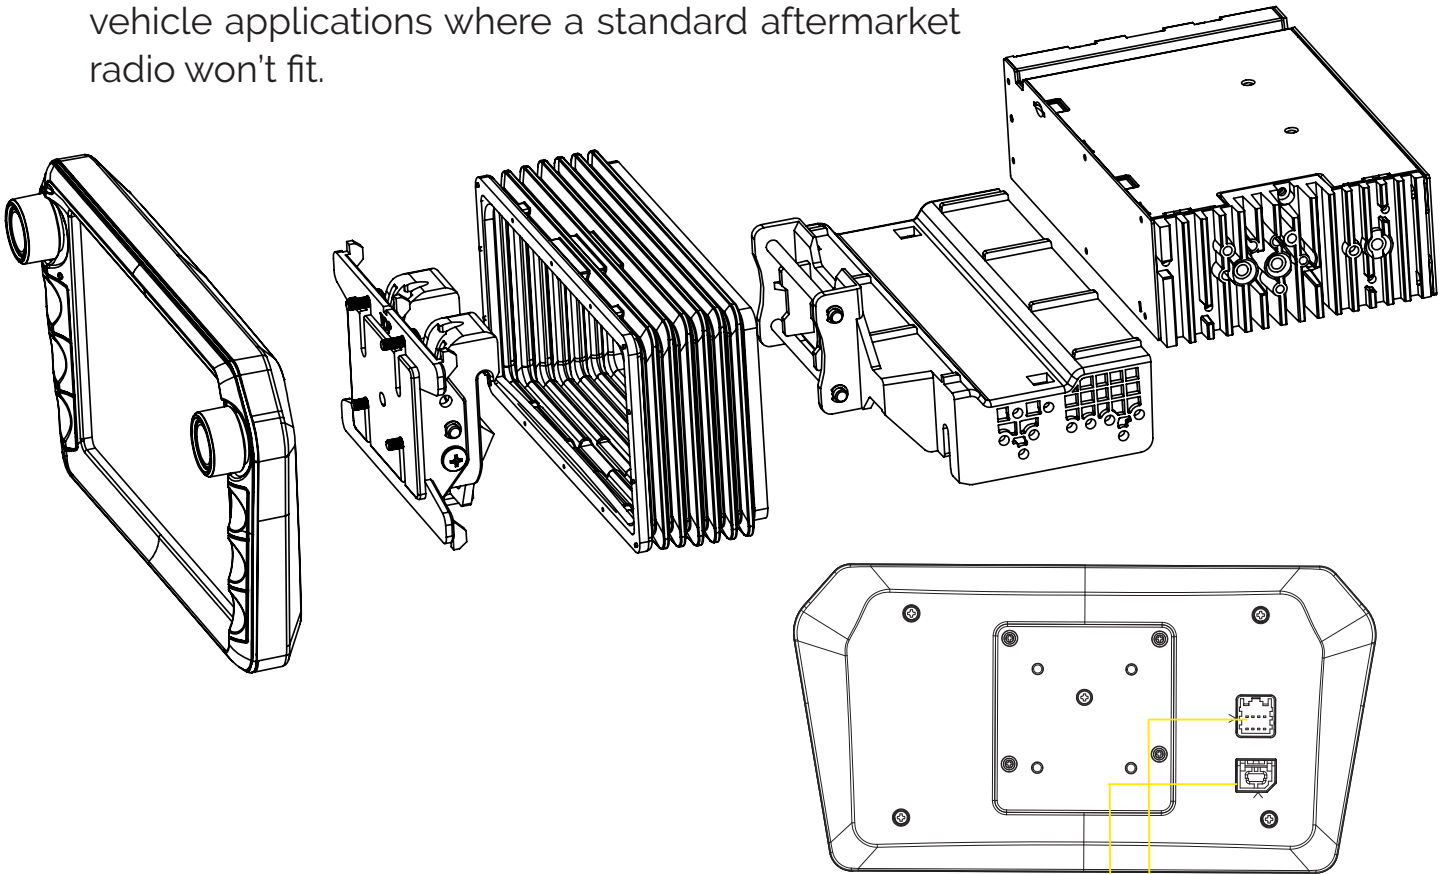

# 8" FLOATING MULTIMEDIA DISPLAY SYSTEM

## Proprietary Mounting Design, Engineered to Alleviate the Installation Challenges of New and Old Vehicles

Installs in vehicles using standard radio installation kits, with single and double DIN openings. Also in vehicle applications where a standard aftermarket radio won't fit.